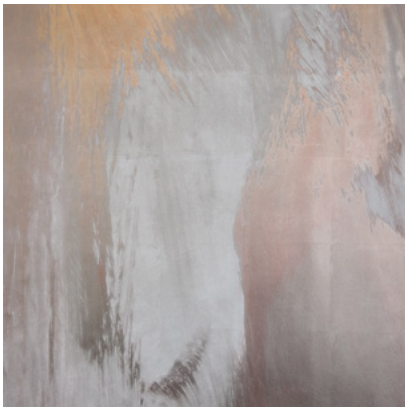

Calico

SYMPHONY

Tear Sheet

Symphony is a composition of color fields that suspends color and light in a harmonious balance.

ALTO

HYMN

MELODY

OCTAVE

PRELUDE

TEMPO

VERSE

VIBRATO

Symphony Tempo

Suitable for residential and some commercial projects

COLOR
Tempo

STOCK
Made to order