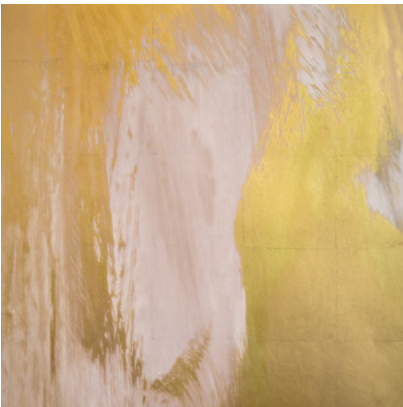

Calico

SYMPHONY

Tear Sheet

Symphony is a composition of color fields that suspends color and light in a harmonious balance.

ALTO

HYMN

MELODY

OCTAVE

PRELUDE

TEMPO

VERSE

VIBRATO

Symphony Tempo

Suitable for residential and some commercial projects

COLOR
Tempo

STOCK
Made to order

ORIGIN
USA

DISCLAIMER
Panel maps represent mural artwork only. Reference the physical sample for color and texture.

PANEL WIDTH
34" / 864 mm trimmed

FLAMMABILITY
ASTM E84 Adhered Class A

DETAILS
Custom options available