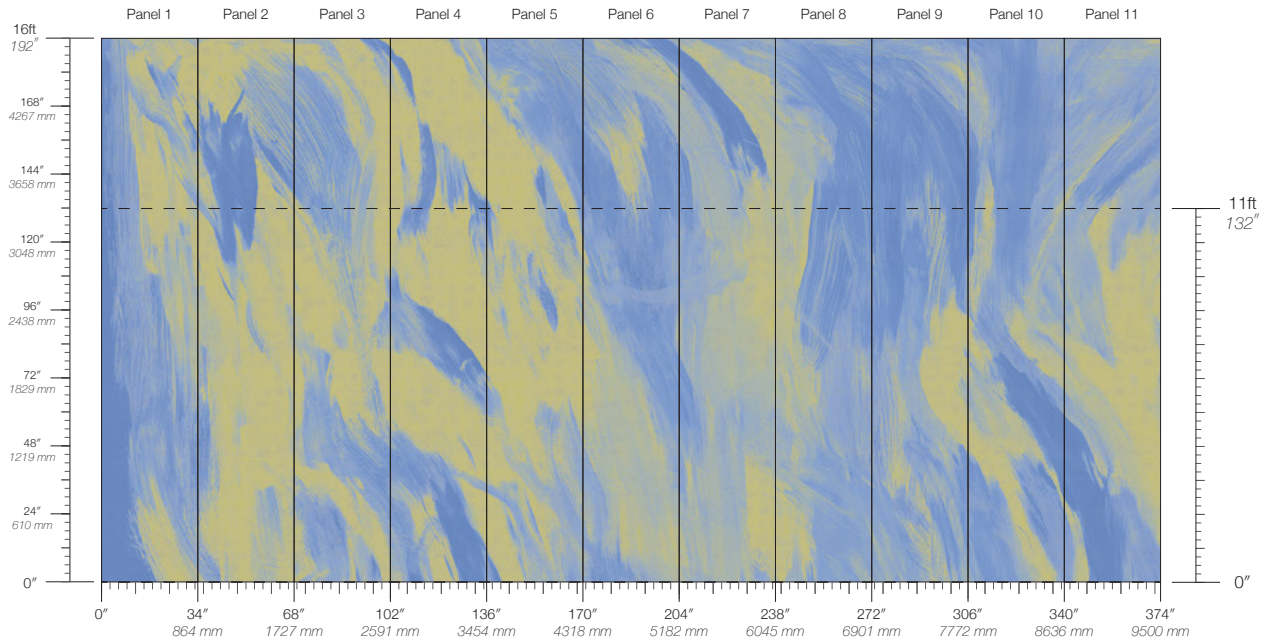

Symphony Tempo

Suitable for residential and some commercial projects

COLOR
Tempo

STOCK
Made to order

REPEAT
Non-repeating

CONTACT
sales@calicowallpaper.com
+1 718 243 1705
57 Lispenard Street
New York, NY 10013 USA

ITEM
5706

MINIMUM
1 panel

LEAD TIME
4 weeks to print

CONTENT
Dutch Metal Leaf

MAINTENANCE
Water-based cleanser

ORIGIN
USA

DISCLAIMER
Panel maps represent mural artwork only. Reference the physical sample for color and texture.

PANEL WIDTH
34" / 864 mm trimmed

FLAMMABILITY
ASTM E84 Adhered Class A

DETAILS
Custom options available

PANEL HEIGHT
132" / 3353 mm standard
192" / 4877 mm extended

ENVIRONMENTAL
Formaldehyde Free,
Heavy Metal Free

PRICE
Available upon request