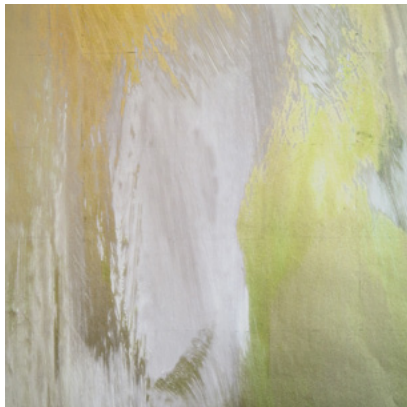

Calico

SYMPHONY

Tear Sheet

Symphony is a composition of color fields that suspends color and light in a harmonious balance.

ALTO

HYMN

MELODY

OCTAVE

PRELUDE

TEMPO

VERSE

VIBRATO

Symphony Tempo

Suitable for residential and some commercial projects

COLOR
Tempo

STOCK
Made to order