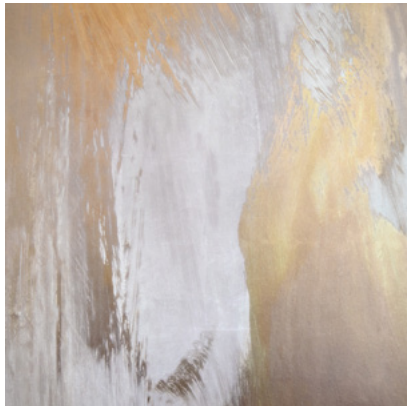

Calico

SYMPHONY

Tear Sheet

Symphony is a composition of color fields that suspends color and light in a harmonious balance.

ALTO

HYMN

MELODY

OCTAVE

PRELUDE

TEMPO

VERSE

VIBRATO

Symphony Tempo

Suitable for residential and some commercial projects

COLOR
Tempo

STOCK
Made to order